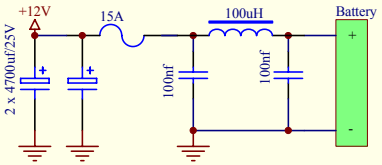

Picture of Switch mode Power supply for Car Amplifiers

Title		
SWITCH MODE POWER SUPPLY FOR CAR AMPLIFIERS		
Size	Number 1	Revision 1
A4	Drawn by Risto Panovski	risto44091@hotmail.com
Date:	5-Apr-2004	Sheet of 1
File:	C:\Documents and Settings\r\My Documents\PracB\Risto S.M.P.S/S.M.P.S.DDB	